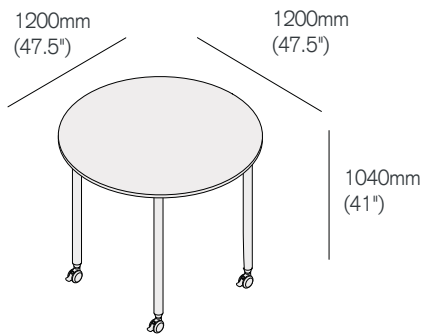

Tall Versatilis

Large circle non-folding table