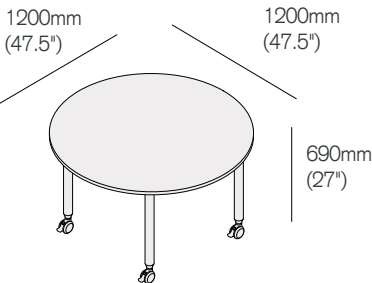

Low Versatilis

Large circle non-folding table

	Straight Silver Legs LVFC/120/SS	Straight Graphite Legs LVFC/120/SG
Tier 1 tops	1127	1127
Tier 2 tops	1234	1234
Tier 3 tops	1402	1402