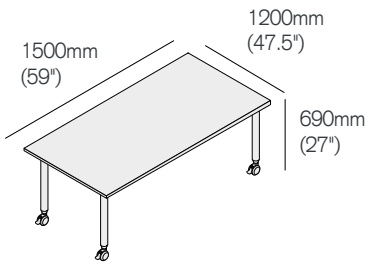

Low Versatilis

Large rectangle non-folding table