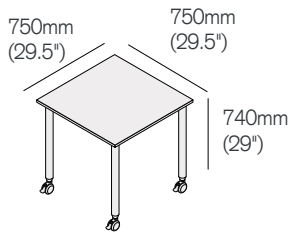

Straight Silver Legs VS/7575/SS	Straight Graphite Legs VS/7575/SG	Straight Chrome Legs VS/7575/SC	Tapered Silver Legs VS/7575/TS
Tier 1 tops	890	890	1058	1184
Tier 2 tops	979	979	1147	1273
Tier 3 tops	1112	1112	1280	1406