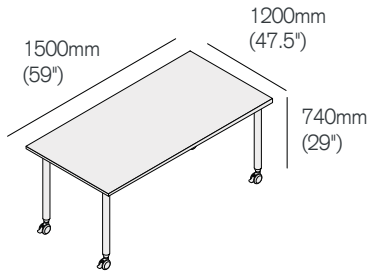

Straight Silver Legs VR/120150/SS	Straight Graphite Legs VR/120150/SG	Straight Chrome Legs VR/120150/SC	Tapered Silver Legs VR/120150/TS
Tier 1 tops	1261	1261	1429	1555
Tier 2 tops	1366	1366	1534	1660
Tier 3 tops	1524	1524	1692	1818

Versatilis

Large square non-folding table