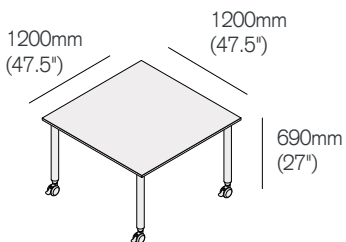

Low Versatilis

Large square non-folding table