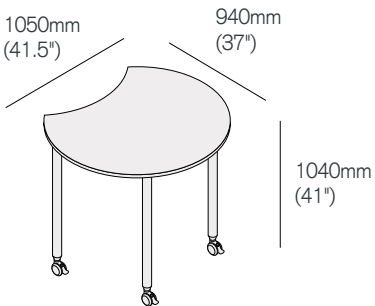

Tall Versatilis

1050 crescent non-folding table