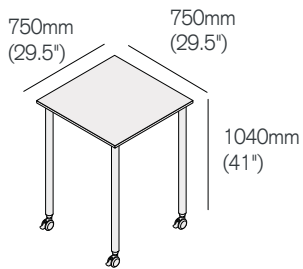

Tall Versatilis

750 square non-folding table