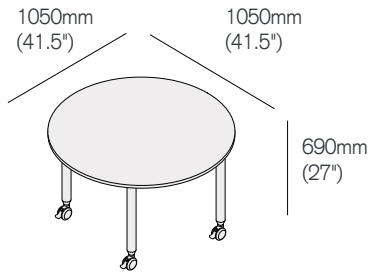

Low Versatilis

1050 circle non-folding table