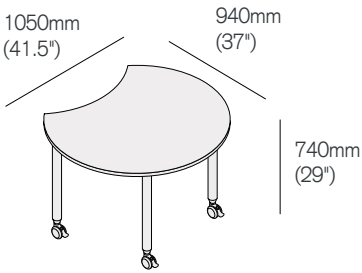

Straight Silver Legs VCT/105/SS	Straight Graphite Legs VCT/105/SG	Straight Chrome Legs VCT/105/SC	Tapered Silver Legs VCT/105/TS
Tier 1 tops	956	956	1124	1250
Tier 2 tops	1070	1070	1238	1364
Tier 3 tops	1195	1195	1363	1489

Versatilis

850 circle non-folding table