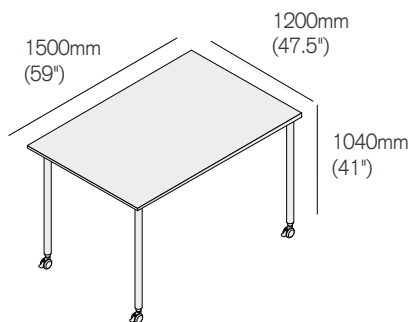

Tall Versatilis

Large rectangle non-folding table