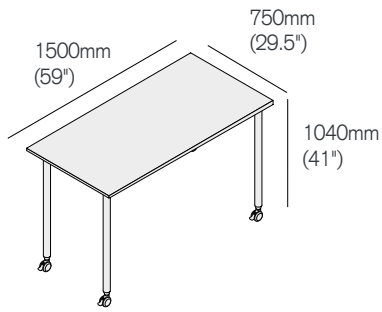

Tall Versatilis

750 rectangle non-folding table