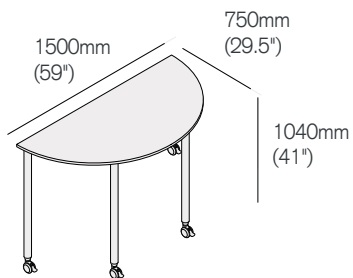

Tall Versatilis

750 semi-circle non-folding table