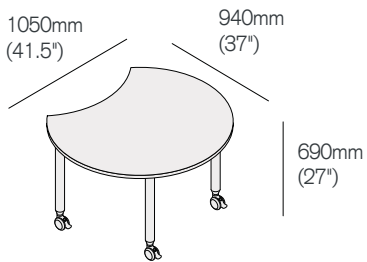

Low Versatilis

1050 crescent non-folding table