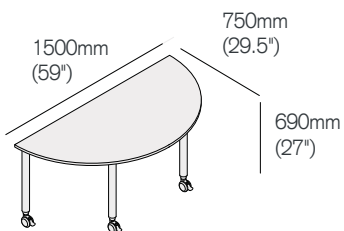

Low Versatilis

750 semi-circle non-folding table

	Straight Silver Legs LVSC/75150/SS	Straight Graphite Legs LVSC/75150/SG
Tier 1 tops	1127	1127
Tier 2 tops	1240	1240
Tier 3 tops	1402	1402