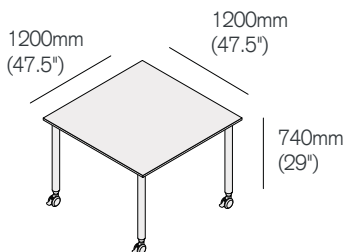

Straight Silver Legs VS/120120/SS	Straight Graphite Legs VS/120120/SG	Straight Chrome Legs VS/120120/SC	Tapered Silver Legs VS/120120/TS
Tier 1 tops	1160	1160	1328	1454
Tier 2 tops	1290	1290	1458	1584
Tier 3 tops	1440	1440	1608	1734