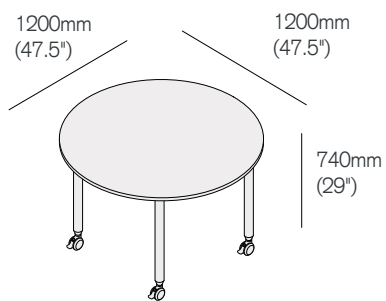

Versatilis

Large circle non-folding table

	Straight Silver Legs VFC/120/SS	Straight Graphite Legs VFC/120/SG	Straight Chrome Legs VFC/120/SC	Tapered Silver Legs VFC/120/TS
Tier 1 tops	1127	1127	1295	1421
Tier 2 tops	1234	1234	1408	1534
Tier 3 tops	1402	1402	1570	1696