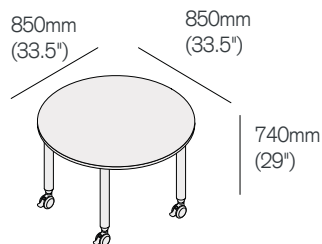

Straight Silver Legs VFC/850/SS	Straight Graphite Legs VFC/850/SG	Straight Chrome Legs VFC/850/SC	Tapered Silver Legs VFC/850/TS
Tier 1 tops	873	873	1041	1167
Tier 2 tops	960	960	1128	1254
Tier 3 tops	1091	1091	1259	1385