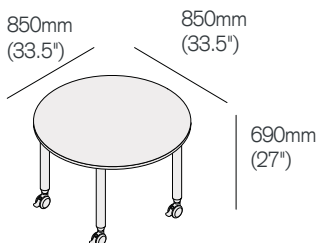

Low Versatilis

850 circle non-folding table