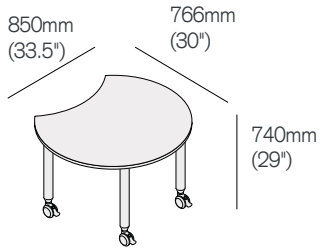

Versatilis

850 crescent non-folding table

	Straight Silver Legs VCT/850/SS	Straight Graphite Legs VCT/850/SG	Straight Chrome Legs VCT/850/SC	Tapered Silver Legs VCT/850/TS
Tier 1 tops	873	873	1041	1167
Tier 2 tops	960	960	1128	1254
Tier 3 tops	1091	1091	1259	1385

Versatilis

Large rectangle non-folding table