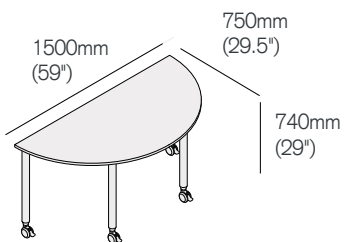

Versatilis

750 semi-circle non-folding table

	Straight Silver Legs VSC/75150/SS	Straight Graphite Legs VSC/75150/SG	Straight Chrome Legs VSC/75150/SC	Tapered Silver Legs VSC/75150/TS
Tier 1 tops	1127	1127	1295	1421
Tier 2 tops	1240	1240	1408	1534
Tier 3 tops	1402	1402	1570	1696