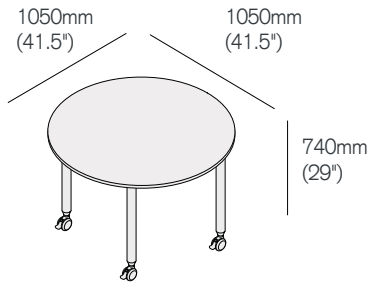

Versatilis

1050 circle non-folding table

	Straight Silver Legs VFC/105/SS	Straight Graphite Legs VFC/105/SG	Straight Chrome Legs VFC/105/SC	Tapered Silver Legs VFC/105/TS
Tier 1 tops	956	956	1124	1250
Tier 2 tops	1070	1238	1238	1364
Tier 3 tops	1195	1363	1363	1489

Versatilis

1050 crescent non-folding table