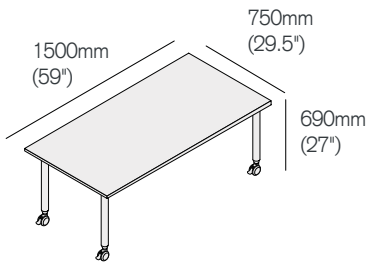

Low Versatilis

750 rectangle non-folding table