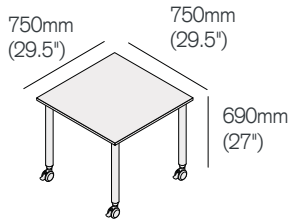

Low Versatilis

750 square non-folding table

	Straight Silver Legs LVS/7575/SS	Straight Graphite Legs LVS/7575/SG
Tier 1 tops	890	890
Tier 2 tops	979	979
Tier 3 tops	1112	1112