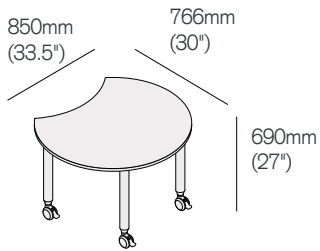

Low Versatilis

850 crescent non-folding table

	Straight Silver Legs LVFC/105/SS	Straight Graphite Legs LVFC/105/SG
Tier 1 tops	890	890
Tier 2 tops	979	979
Tier 3 tops	1112	1112