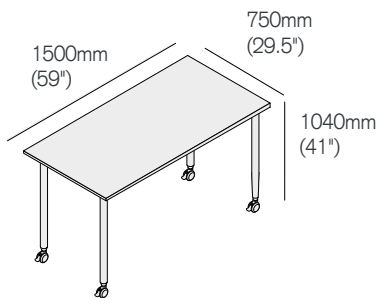

Tall Kite®

750 kite shape folding table

	Straight Silver Legs TKTK/75/SS	Straight Graphite Legs TKTK/75/SG
Tier 1 tops	1366	1366
Tier 2 tops	1496	1496
Tier 3 tops	1646	1646

Tall Kite®

750 rectangle folding table

	Straight Silver Legs TKTR/75/SS	Straight Graphite Legs TKTR/75/SG
Tier 1 tops	1261	1261
Tier 2 tops	1366	1366
Tier 3 tops	1524	1524

Tall Kite®

750 square folding table

	Straight Silver Legs TKTS/75/SS	Straight Graphite Legs TKTS/75/SG
Tier 1 tops	1154	1154
Tier 2 tops	1248	1248
Tier 3 tops	1391	1391