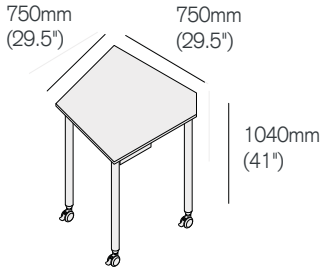

Tall Kite®

750 kite shape folding table

	Straight Silver Legs TKTK/75/SS	Straight Graphite Legs TKTK/75/SG
Tier 1 tops	1366	1366
Tier 2 tops	1496	1496
Tier 3 tops	1646	1646

Tall Kite®

750 rectangle folding table

	Straight Silver Legs TKTR/75/SS	Straight Graphite Legs TKTR/75/SG
Tier 1 tops	1261	1261
Tier 2 tops	1366	1366
Tier 3 tops	1524	1524

Tall Kite®

750 square folding table

	Straight Silver Legs TKTS/75/SS	Straight Graphite Legs TKTS/75/SG
Tier 1 tops	1154	1154
Tier 2 tops	1248	1248
Tier 3 tops	1391	1391