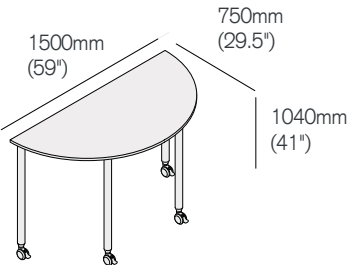

Tall Kite®

750 kite shape folding table

	Straight Silver Legs TKTK/75/SS	Straight Graphite Legs TKTK/75/SG
Tier 1 tops	1366	1366
Tier 2 tops	1496	1496
Tier 3 tops	1646	1646

Tall Kite®

750 rectangle folding table

	Straight Silver Legs TKTR/75/SS	Straight Graphite Legs TKTR/75/SG
Tier 1 tops	1261	1261
Tier 2 tops	1366	1366
Tier 3 tops	1524	1524

Tall Kite®

750 square folding table

	Straight Silver Legs TKTS/75/SS	Straight Graphite Legs TKTS/75/SG
Tier 1 tops	1154	1154
Tier 2 tops	1248	1248
Tier 3 tops	1391	1391

Tall Kite®

750 semi-circle folding table

	Straight Silver Legs TKTSC/75/SS	Straight Graphite Legs TKTSC/75/SG
Tier 1 tops	1366	1366
Tier 2 tops	1496	1496
Tier 3 tops	1646	1646

Table top finishes for Kite, Mini Mobile and Versatilis