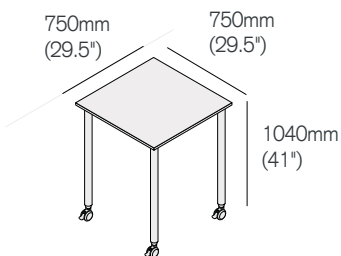

Tall Kite®

750 kite shape folding table

	Straight Silver Legs TKTK/75/SS	Straight Graphite Legs TKTK/75/SG
Tier 1 tops	1366	1366
Tier 2 tops	1496	1496
Tier 3 tops	1646	1646

Tall Kite®

750 rectangle folding table

	Straight Silver Legs TKTR/75/SS	Straight Graphite Legs TKTR/75/SG
Tier 1 tops	1261	1261
Tier 2 tops	1366	1366
Tier 3 tops	1524	1524

Tall Kite®

750 square folding table

	Straight Silver Legs TKTS/75/SS	Straight Graphite Legs TKTS/75/SG
Tier 1 tops	1154	1154
Tier 2 tops	1248	1248
Tier 3 tops	1391	1391