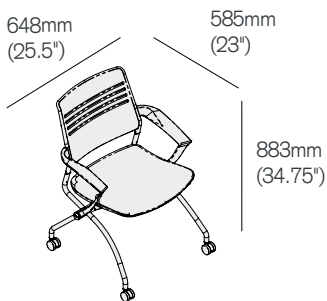

Switch

Nesting training chair (with arms)