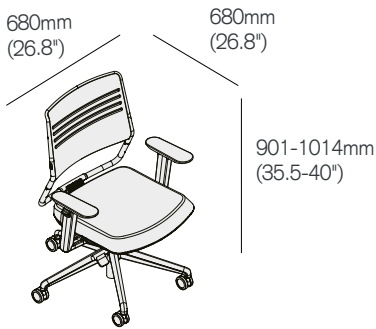

### Task chair

with Arms  
SWTSK/ARM

Standard finish	960
Sliding seat	+86