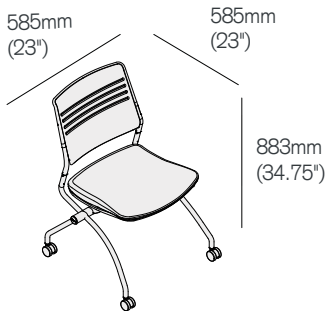

Switch

Nesting training chair (without arms)