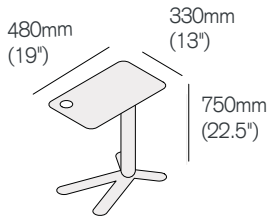

Space Chicken

Height adjustable table

Height adjustable

HASPACE/

Standard base	1139	
RAL color base	+28	

Table top in white or black Formica compact laminate.
Standard base: White (RAL 9003) or Black (RAL 9004).
RAL color base: See page 00 for finishes

Space Chicken

Fixed height table

Fixed height

FHSPACE/

Standard base	798	
RAL color base	+28	

Table top in white or black Formica compact laminate.
Standard base: White (RAL 9003) or Black (RAL 9004).
RAL color base: See page 00 for finishes