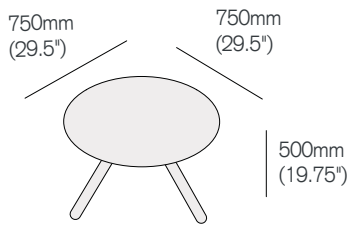

Space Chicken

Fixed height table

Fixed height

FHSPACE/

Standard base	798	
RAL color base	+28	

Table top in white or black Formica compact laminate.
Standard base: White (RAL 9003) or Black (RAL 9004).
RAL color base: See page 00 for finishes

Daywalker

550 Coffee table

55DAY/

Standard top	1139	
Laminate top	1309	
RAL color base	+28	

Standard finish: table top MDF lacquered in white or black.
Laminate table top: in white or black Formica compact laminate.
Standard base: White (RAL 9003) or Black (RAL 9004).
RAL color base: See page 00 for finishes

Daywalker

750 Coffee table

	75DAY/	
Standard top	1298	
Laminate top	1558	
RAL color base	+28	

Standard finish: table top MDF lacquered in white or black.
Laminate table top: in white or black Formica compact laminate.
Standard base: White (RAL 9003) or Black (RAL 9004).
RAL color base: See page 00 for finishes