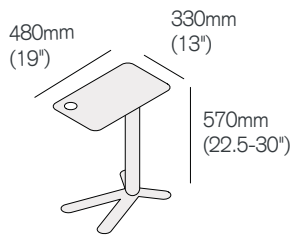

Space Chicken

Height adjustable table

Height adjustable

HASPACE/

Standard base	1139	
RAL color base	+28	

Table top in white or black Formica compact laminate.
Standard base: White (RAL 9003) or Black (RAL 9004).
RAL color base: See page 00 for finishes

Space Chicken

Fixed height table

Fixed height

FHSPACE/

Standard base	798	
RAL color base	+28	

Table top in white or black Formica compact laminate.
Standard base: White (RAL 9003) or Black (RAL 9004).
RAL color base: See page 00 for finishes