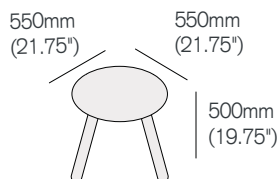

Space Chicken

Height adjustable table

Height adjustable

HASPACE/

Standard base	1139	
RAL color base	+28	

Table top in white or black Formica compact laminate.
Standard base: White (RAL 9003) or Black (RAL 9004).
RAL color base: See page 00 for finishes

Space Chicken

Fixed height table

Fixed height

FHSPACE/

Standard base	798	
RAL color base	+28	

Table top in white or black Formica compact laminate.
Standard base: White (RAL 9003) or Black (RAL 9004).
RAL color base: See page 00 for finishes

Daywalker

550 Coffee table

55DAY/

Standard top	1139	
Laminate top	1309	
RAL color base	+28	

Standard finish: table top MDF lacquered in white or black.
Laminate table top: in white or black Formica compact laminate.
Standard base: White (RAL 9003) or Black (RAL 9004).
RAL color base: See page 00 for finishes