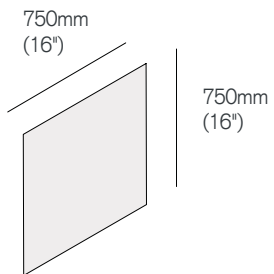

Riveli

Folding shelving system

Shelf		
Solid aluminum	RIV1	240
Magnetic Panels		
Artwork	RIVART	65
Whiteboard	RIVDRY	65
Chalkboard	RIVCHALK	65

PXL

Interchangeable magnetic visuals

Frame		
Solid aluminum	PXL1616	200
Magnetic Panels		
Artwork	PXLART	80
Whiteboard	PXLDRY	80
Chalkboard	PXLCHALK	80