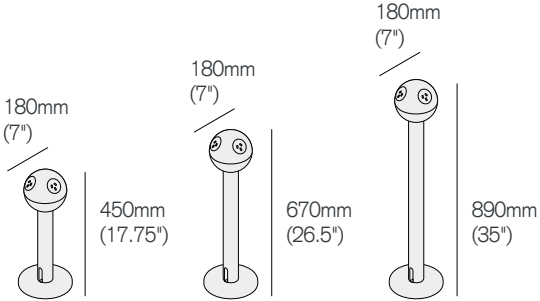

Powerball

Visible, mobile power unit

	18" high PB15	26.5" high PB20	35" high PB30
Standard finish	840	880	943