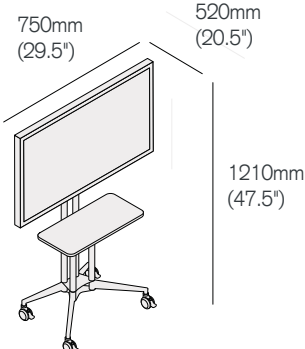

Modia

Mobile media unit

	MODIA1
Standard finish	1604