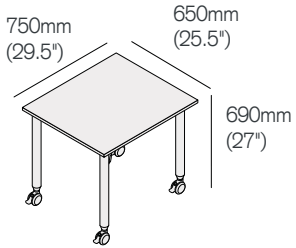

Low Kite®

650 square folding table