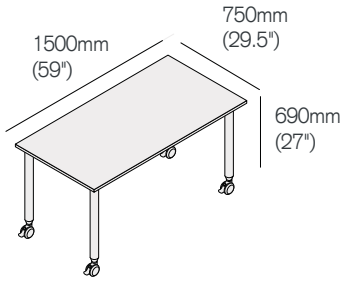

Low Kite®

750 rectangle folding table (1500)