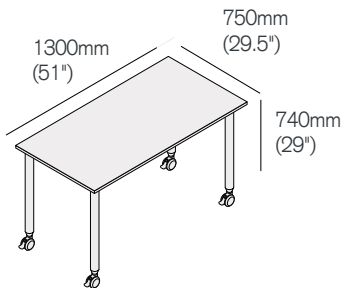

750 rectangle folding table (1300)

	Straight Silver Legs KTR/75130/SS	Straight Graphite Legs KTR/75130/SG	Straight Chrome Legs KTR/75130/SC	Tapered Silver Legs KTR/75130/TS
Tier 1 tops	1050	1050	1218	1344
Tier 2 tops	1155	1155	1323	1449
Tier 3 tops	1312	1312	1480	1606

Kite®