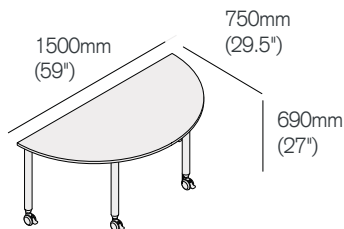

Low Kite®

750 semi-circle folding table