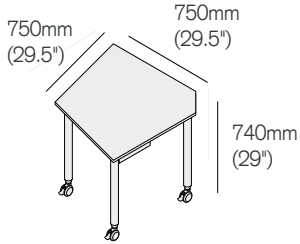

Kite®

750 kite shape folding table

	Straight Silver Legs KTK/75/SS	Straight Graphite Legs KTK/75/SG	Straight Chrome Legs KTK/75/SC	Tapered Silver Legs KTK/75/TS
Tier 1 tops	1160	1160	1328	1454
Tier 2 tops	1290	1290	1458	1584
Tier 3 tops	1440	1440	1608	1734

Kite®

750 rectangle folding table (1500)

	Straight Silver Legs KTR/75150/SS	Straight Graphite Legs KTR/75150/SG	Straight Chrome Legs KTR/75150/SC	Tapered Silver Legs KTR/75150/TS
Tier 1 tops	1055	1055	1223	1349
Tier 2 tops	1160	1160	1328	1454
Tier 3 tops	1318	1318	1486	1612