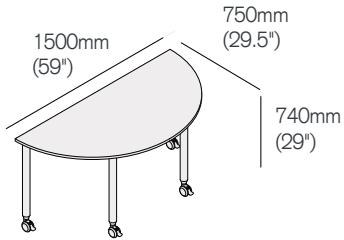

Kite®

750 rectangle folding table (1500)

	Straight Silver Legs KTR/75150/SS	Straight Graphite Legs KTR/75150/SG	Straight Chrome Legs KTR/75150/SC	Tapered Silver Legs KTR/75150/TS
Tier 1 tops	1055	1055	1223	1349
Tier 2 tops	1160	1160	1328	1454
Tier 3 tops	1318	1318	1486	1612

Kite®

750 square folding table

	Straight Silver Legs KTS/7575/SS	Straight Graphite Legs KTS/7575/SG	Straight Chrome Legs KTS/7575/SC	Tapered Silver Legs KTS/7575/TS
Tier 1 tops	948	948	1116	1294
Tier 2 tops	1042	1042	1210	1336
Tier 3 tops	1185	1185	1358	1479

Kite®

750 semi-circle folding table

	Straight Silver Legs KTSC/75150/SS	Straight Graphite Legs KTSC/75150/SG	Tapered Silver Legs KTSC/75150/TS	Straight Chrome Legs KTSC/75150/SC
Tier 1 tops	1160	1160	1328	1454
Tier 2 tops	1290	1290	1458	1584
Tier 3 tops	1440	1440	1608	1734