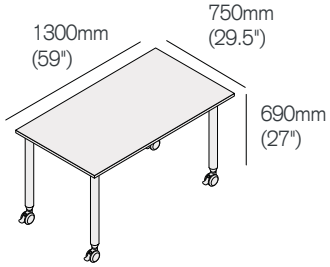

Low Kite®

750 rectangle folding table (1300)