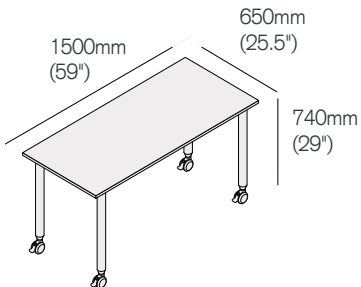

650 folding table (1500)

	Straight Silver Legs KTR/65150/SS	Straight Graphite Legs KTR/65150/SG	Straight Chrome Legs KTR/65150/SC	Tapered Silver Legs KTR/65150/TS
Tier 1 tops	1050	1050	1218	1344
Tier 2 tops	1155	1155	1323	1449
Tier 3 tops	1312	1312	1480	1606