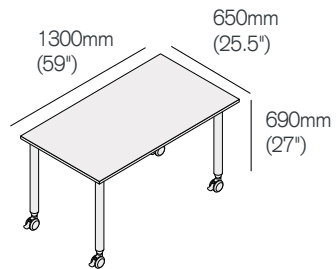

Low Kite®

650 rectangle folding table (1300)