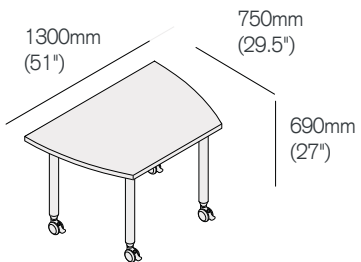

Low Kite®

650 square folding table

	Straight Silver Legs LKTR/6575/SS	Straight Graphite Legs LKTR/6575/SG
Tier 1 tops	948	948
Tier 2 tops	1042	1042
Tier 3 tops	1185	1185

Low Kite®

650 boat end folding table (1300)