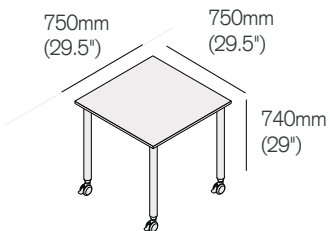

Kite®

750 kite shape folding table

	Straight Silver Legs KTK/75/SS	Straight Graphite Legs KTK/75/SG	Straight Chrome Legs KTK/75/SC	Tapered Silver Legs KTK/75/TS
Tier 1 tops	1160	1160	1328	1454
Tier 2 tops	1290	1290	1458	1584
Tier 3 tops	1440	1440	1608	1734

Kite®

750 rectangle folding table (1500)

	Straight Silver Legs KTR/75150/SS	Straight Graphite Legs KTR/75150/SG	Straight Chrome Legs KTR/75150/SC	Tapered Silver Legs KTR/75150/TS
Tier 1 tops	1055	1055	1223	1349
Tier 2 tops	1160	1160	1328	1454
Tier 3 tops	1318	1318	1486	1612

Kite®

750 square folding table

	Straight Silver Legs KTS/7575/SS	Straight Graphite Legs KTS/7575/SG	Straight Chrome Legs KTS/7575/SC	Tapered Silver Legs KTS/7575/TS
Tier 1 tops	948	948	1116	1294
Tier 2 tops	1042	1042	1210	1336
Tier 3 tops	1185	1185	1358	1479