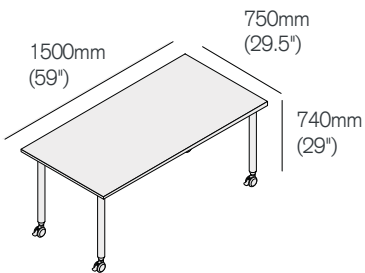

Kite®

750 kite shape folding table

	Straight Silver Legs KTK/75/SS	Straight Graphite Legs KTK/75/SG	Straight Chrome Legs KTK/75/SC	Tapered Silver Legs KTK/75/TS
Tier 1 tops	1160	1160	1328	1454
Tier 2 tops	1290	1290	1458	1584
Tier 3 tops	1440	1440	1608	1734

Kite®

750 rectangle folding table (1500)

	Straight Silver Legs KTR/75150/SS	Straight Graphite Legs KTR/75150/SG	Straight Chrome Legs KTR/75150/SC	Tapered Silver Legs KTR/75150/TS
Tier 1 tops	1055	1055	1223	1349
Tier 2 tops	1160	1160	1328	1454
Tier 3 tops	1318	1318	1486	1612