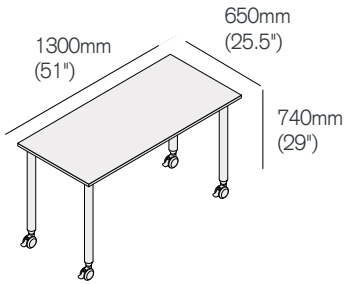

Kite®

650 folding table (1300)

	Straight Silver Legs KTR/65130/SS	Straight Graphite Legs KTR/65130/SG	Straight Chrome Legs KTR/65130/SC	Tapered Silver Legs KTR/65130/TS
Tier 1 tops	1025	1025	1193	1319
Tier 2 tops	1127	1127	1295	1421
Tier 3 tops	1281	1281	1449	1575

Kite®