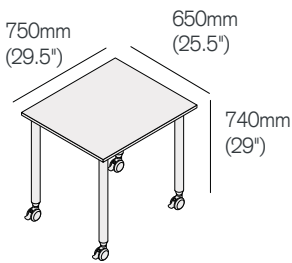

650 square folding table

	Straight Silver Legs KTR/6575/SS	Straight Graphite Legs KTR/6575/SG	Straight Chrome Legs KTR/6575/SC	Tapered Silver Legs KTR/6575/TS
Tier 1 tops	948	948	1116	1294
Tier 2 tops	1042	1042	1210	1336
Tier 3 tops	1185	1185	1358	1479

Kite®