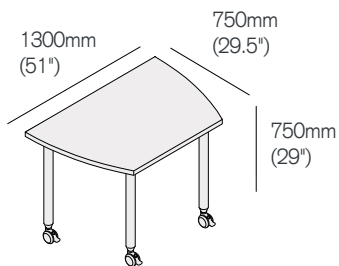

650 boat end folding table (1300)

	Straight Silver Legs KTB/65130/SS	Straight Graphite Legs KTB/65130/SG	Straight Chrome Legs KTB/65130/SC	Tapered Silver Legs KTB/65130/TS
Tier 1 tops	1127	1127	1295	1421
Tier 2 tops	1240	1240	1408	1534
Tier 3 tops	1402	1402	1570	1696