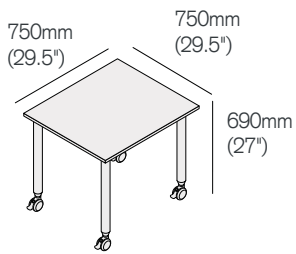

Low Kite®

750 rectangle folding table (1500)

	Straight Silver Legs LKTR/75150//SS	Straight Graphite Legs LKTR/75150//SG
Tier 1 tops	1055	1055
Tier 2 tops	1160	1160
Tier 3 tops	1318	1318

Low Kite®

750 square folding table