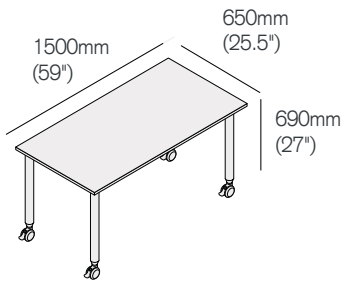

Low Kite®

750 rectangle folding table (1300)

	Straight Silver Legs LKTR/75130/SS	Straight Graphite Legs LKTR/75130/SG
Tier 1 tops	1050	1050
Tier 2 tops	1155	1155
Tier 3 tops	1312	1312

Low Kite®

650 rectangle folding table (1500)