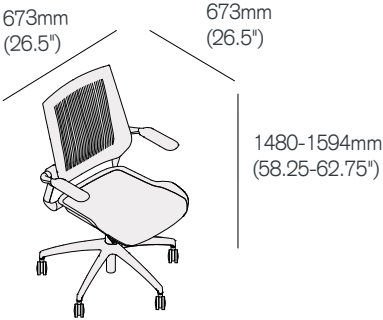

Bodyflex

Task chair

	with Arms
	BFLX/ARM
Standard finish	1270

Bodyflex chair options

Back

Black/Black

Black/Gray

Green/Gray